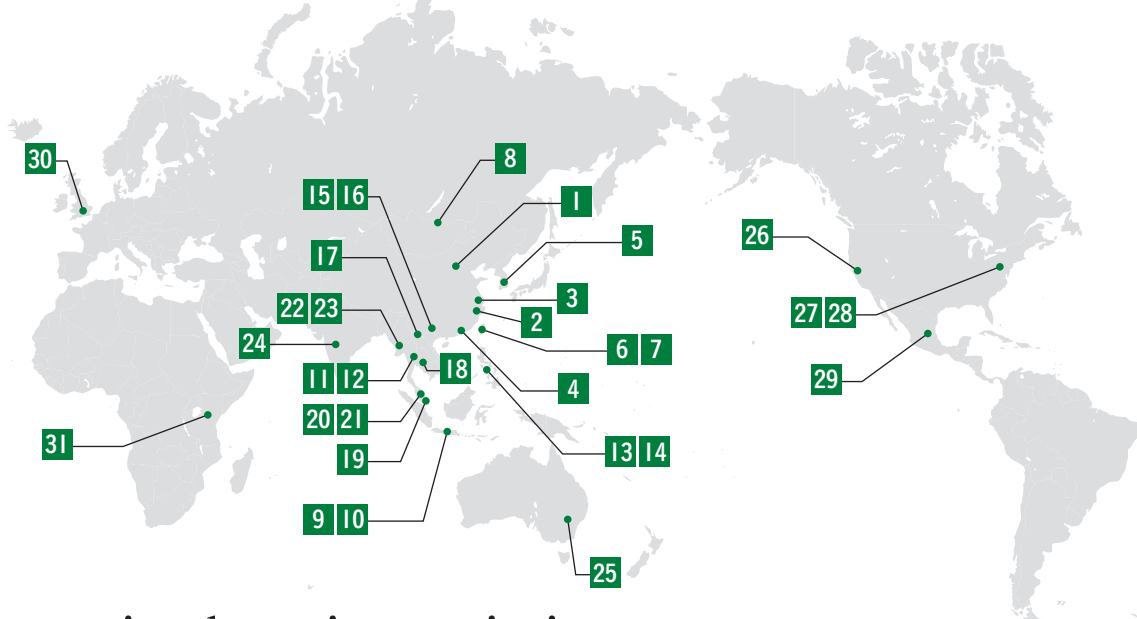

- **China**
- 1 ○ Kyoto University Beijing Alumni "Kyo-Kyo-Kai"
- 2 ☆ Kyoto University China Alumni
- 3 ○ Kyoto University Shanghai Alumni "Kyosen-kai"
- 4 ☆ Kyoto University Hong-Kong Alumni
- **Korea**
- 5 ○ Kyoto University Korea Alumni
- **Taiwan**
- 6 ☆ Kyoto University Taiwan Alumni
- 7 ◎ Taiwan Yoshida Kai
- **Mongolia**
- 8 ☆ Kyoto University Alumni Mongolia
- **Indonesia**
- 9 ☆ Himpunan Alumni Kyoto University (HAKU)
- 10 ◎ Jakarta Kyodai Yoshida Kai
- **Thailand**
- 11 ◎ Thai Hyakumanben Kai (formerly "Kyoto University Bangkok Alumni")
- 12 ☆ Kyoto Union Club (KUC)
- **Philippines**
- 13 ◎ Kyoto University Manila Alumni "Nohsei-kai"
- 14 ☆ Kyoto University Alumni Association in the Philippines
- **Viet Nam**
- 15 ◎ Kyoto University Hanoi Alumni Association "Yoshida-kai"
- 16 ☆ Kyoto University Vietnamese Alumni
- **Laos**
- 17 ☆ Kyoto University Network in Laos
- **Cambodia**
- 18 ☆ Kyoto University Alumni in Cambodia
- **Singapore**
- 19 ○ Singapore RAKUSEIKAI
- **Malaysia**
- 20 ◎ Kyoto University Malaysia Alumni "Dark Blue no kai"
- 21 ☆ Kyoto Alumni Association Malaysia (MYKYOTO)
- **Myanmar**
- 22 ◎ Kyoto University Alumni in Yangon
- 23 ☆ Kyoto University-Myanmar Alumni Network (KU-MAN)
- **India**
- 24 ○ India Kyoto University Reunion
- **Australia**
- 25 ○ Kyoto University Alumni Sydney Association
- **North America**
- 26 ◎ Rakuyukai-San Francisco
- 27 ◎ Kyoto University Washington DC Alumni
- 28 ◎ New York Rakuyukai
- **Central America**
- 29 ○ "E-KyoU" Alumni of Kyoto University in México
- **Europe**
- 30 ○ Euro Rakuyukai
- **Africa**
- 31 ○ Kyoto University Alumni Association of Africa (KUAAA)

4. Thematic alumni associations

- 1 Kyoto University Korean-in Japan Alumni (KUKIJA)
- 2 Kyoto University Professional Engineer's Society
- 3 Kyoto University Junior Alumni Association
- 4 Kyoto University Alumni Health Care Network Reiwa
- 5 Kyoto University Kokonoekai
- 6 Kyoto University iUP Alumni Association (Kyoto iUP Alumni)
- 7 Hokyokai (Takarazuka Golf Club Kyoto University)

5. Extracurricular club alumni associations

- 1 The Kyoto University Chorus Alumni
- 2 Aikido Club "Minawakai"
- 3 Kyoto University Cheerleading Party Alumni Association "Ibukikai"
- 4 Alumni Association of Kyoto University Sports Club "Kyodai Nouseikai"
- 5 Kyoto University Alumni "Chidori-Kai"
- 6 Snowman Production Alumni
- 7 Explorers Society of Kyoto University
- 8 Kyoto University Youth Hostel Club OB Association
- 9 Kyoto University Baseball Alumni Club
- 10 Kyoto University Rover Scout Alumni Association
- 11 Kyoto University Calligraphy Exhibition by Alumnae and Alumni of Calligraphy Club
- 12 Kyoto University Shinchakai Alumni
- 13 Kyoto University Broadcasting Station Alumni Association
- 14 Kyoto University Mechatronics Creators Alumni Association

Contact information for all alumni associations can be found at

Kyoto University Alumni <https://www.kyoto-u.ac.jp/en/alumni/>

For alumni associations that wish to join Kyoto University Alumni:

Admission

Requirements

- Approximately 10 or more members.
- Must hold gatherings and/or other activities.
- Must have a representative (e.g. a president) and a point of contact (e.g. an office).

Please contact the Kyoto University Alumni Secretariat for assistance with drafting association regulations and publicizing newly established associations on the Kyoto University Alumni website.